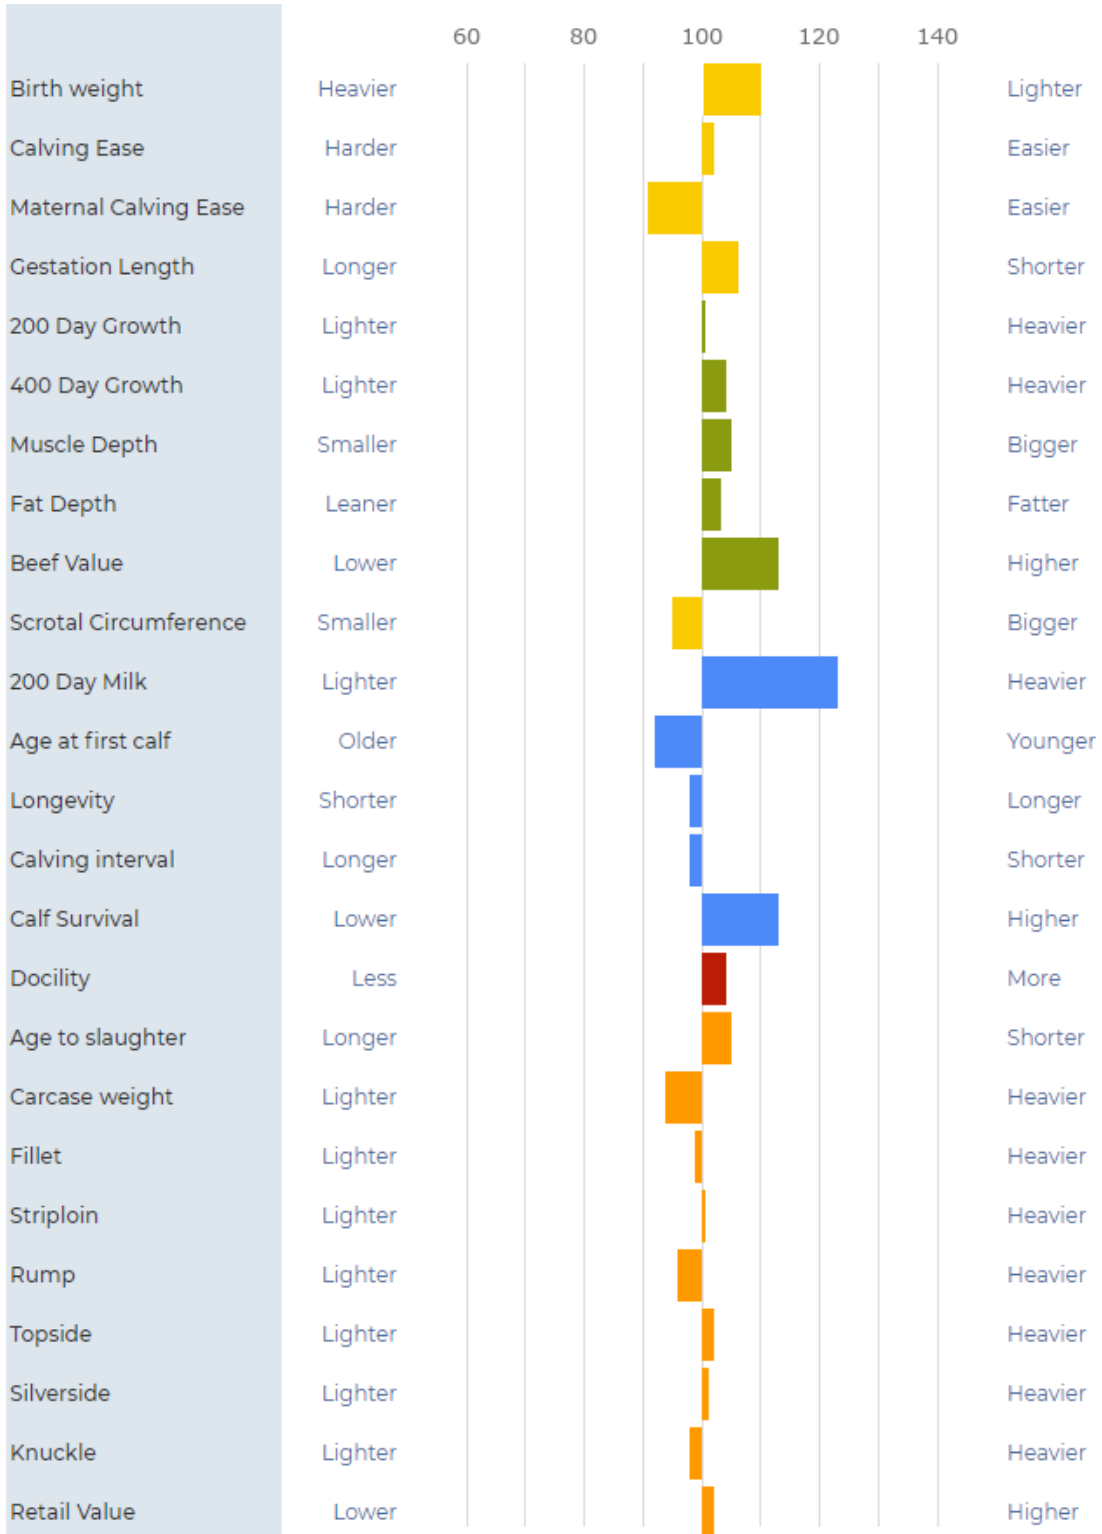

Ampertaine Vanity

MGS

Ampertaine Foreman

DAM

Ampertaine Laureen

MGD

Ampertaine Eloquent

Tag: UK956438 513635

Genus Code: LN2883

NAAB Code: 29LM0111

Royalty: £35 + VAT

GENUS BEEF. PROVEN TO BE THE BEST.

AMPERTAINE PROTECTOR

View sires latest EBV figures here –

<https://www.taurusdata.co.uk/beef/animalmanager/animaldetails?id=10409515>